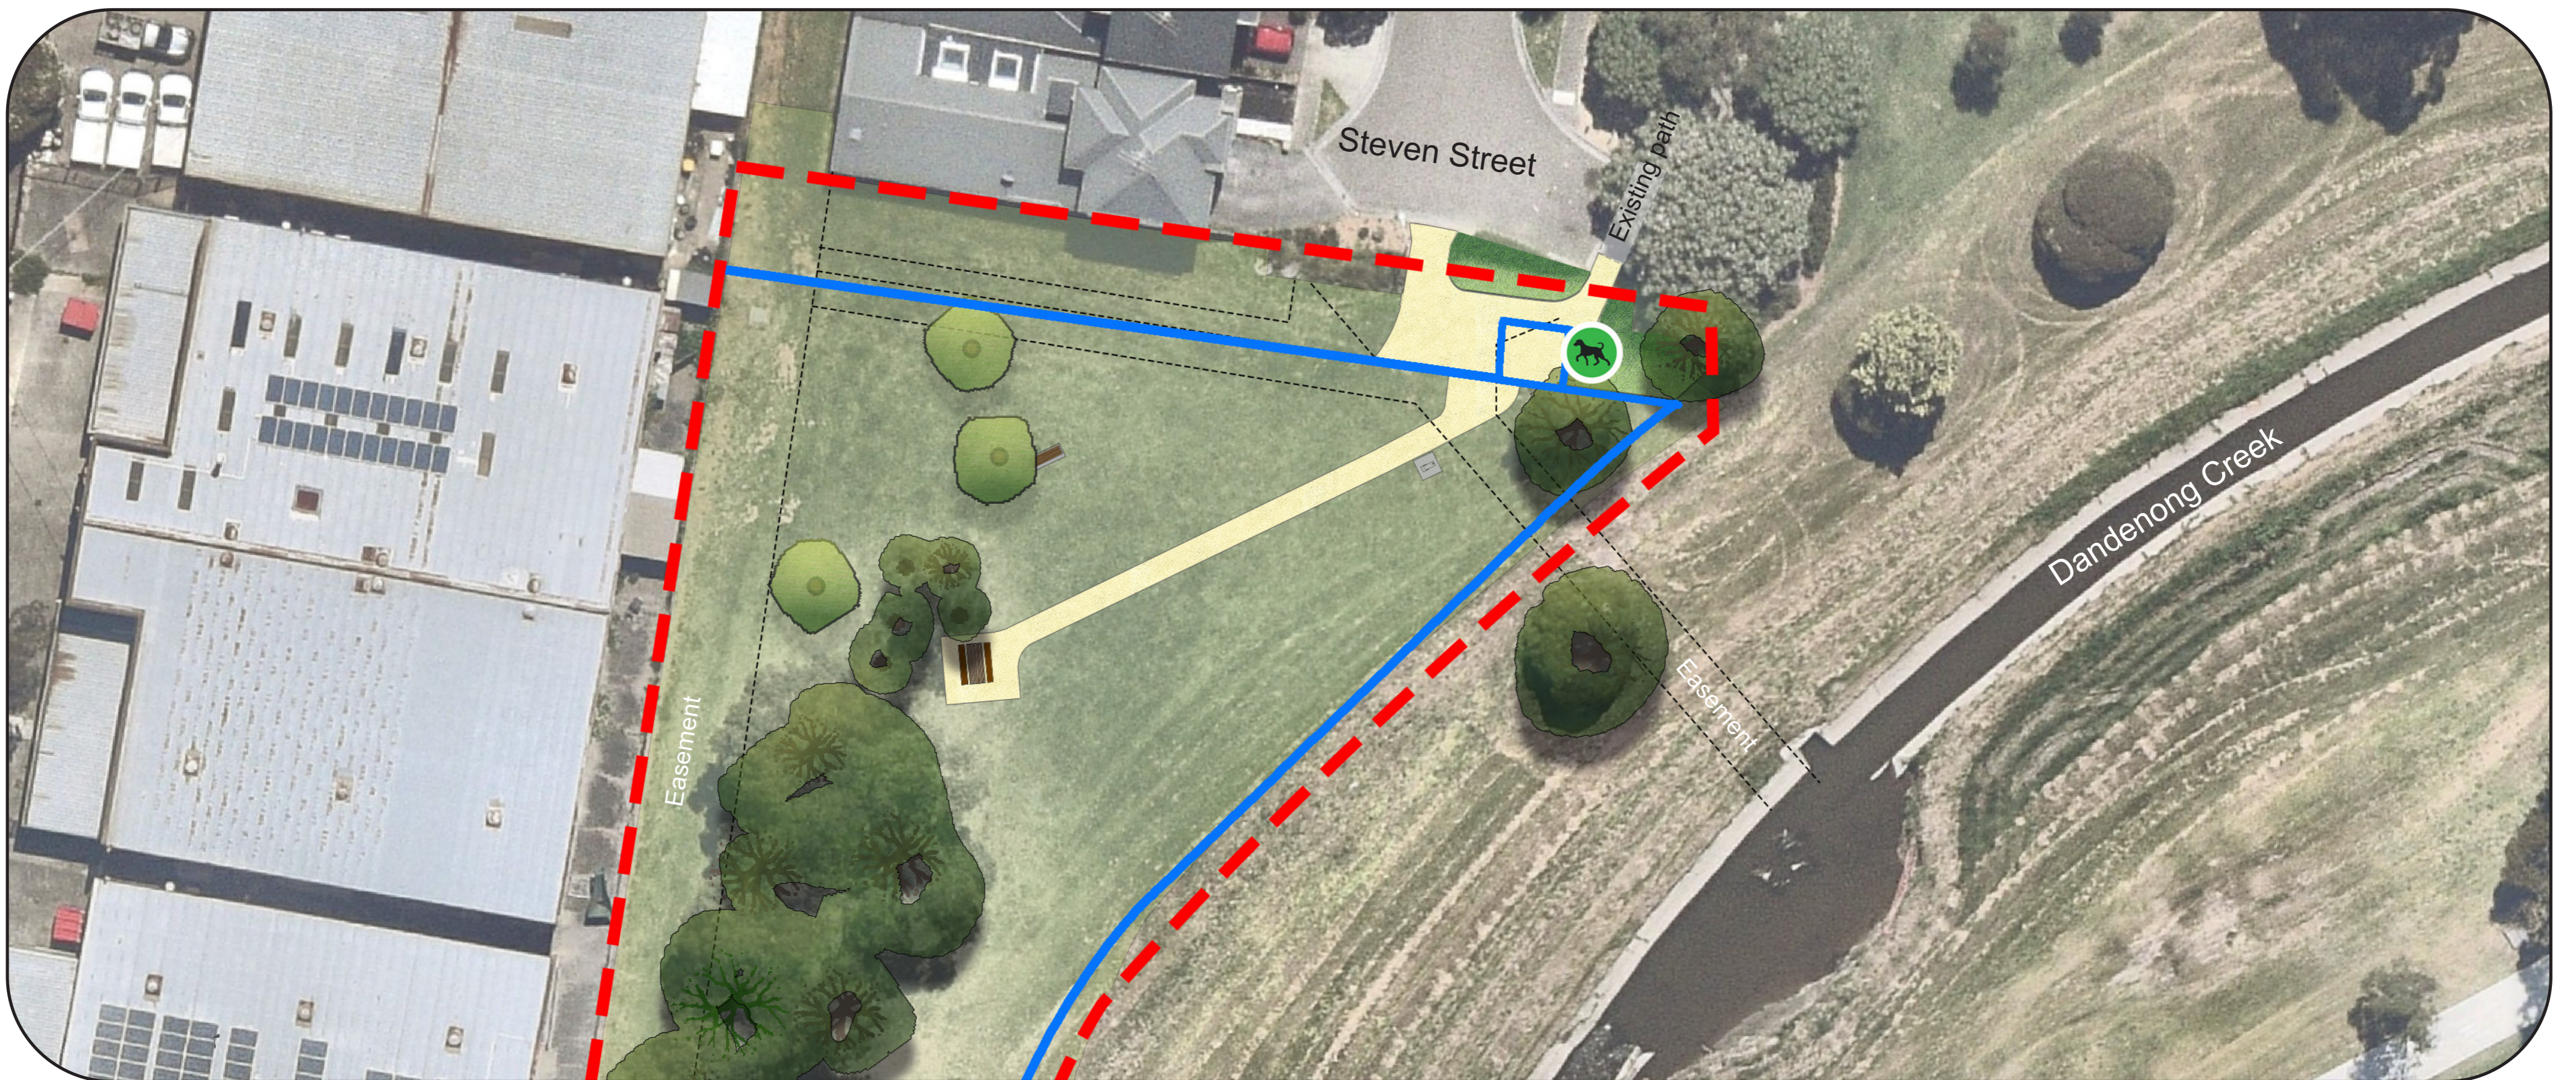

# Keneally Street Reserve New Dog Off-Leash Area Concept plan

March 2024

## Legend:

	Dog Off-Leash boundary		Gravel path
	Existing trees		Picnic table
	New trees		Drinking fountain with dog bowl
	New gate, fencing to perimeter of dog off leash area		Park seat
	Signage		Garden bed